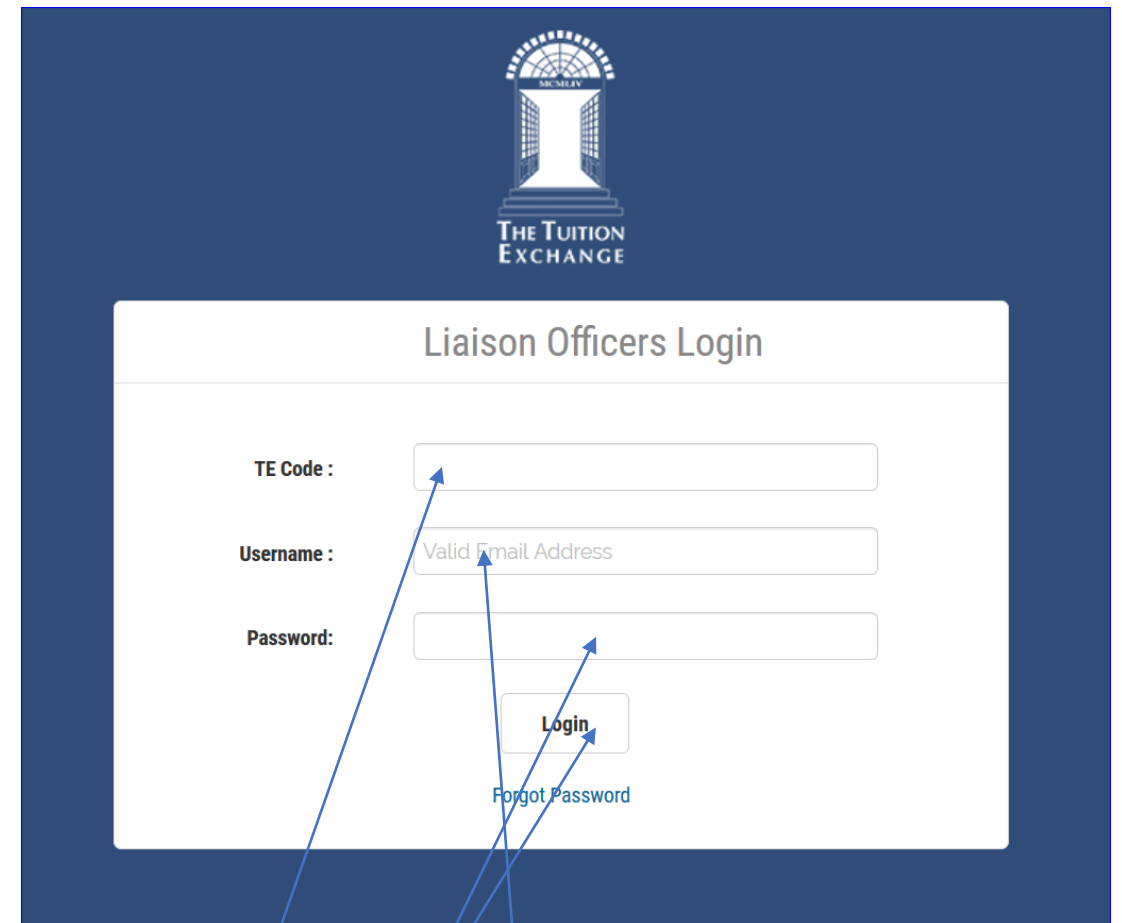

# TELO Login modification 06.01.2017

The screenshot shows the top section of the website. On the left is the logo for The Tuition Exchange, featuring a stylized building with a semi-circular archway and the text 'THE TUITION EXCHANGE' below it. To the right of the logo, the text 'THE TUITION EXCHANGE' is displayed in large, white, bold letters. Further right, the tagline 'Opening Doors, Creating Opportunities' is written in white, with 'Enabling bright futures since 1954' below it in orange. In the top right corner, there is a weather indicator '78°', a share icon, and a search icon. Below this is a dark blue navigation bar with white text. The menu items are: Home (house icon), About TE (dropdown arrow), Families (dropdown arrow), Liaison Officers (dropdown arrow), Prospective Membership (dropdown arrow), Board Portal Login, **TELO Login** (highlighted in orange), and TELO Only Resources Login. Below the navigation bar, the text 'TE Central Admin Logon' is visible.

Click on the TELO Login option

The screen below appears

Click on TELO Login

Don't remember your TE code – contact Janet at [jdodson@tuitionexchange.org](mailto:jdodson@tuitionexchange.org)

Enter your TE CODE – assigned by TE Central  
Enter your email address – use your school email  
Enter your password  
Click Login